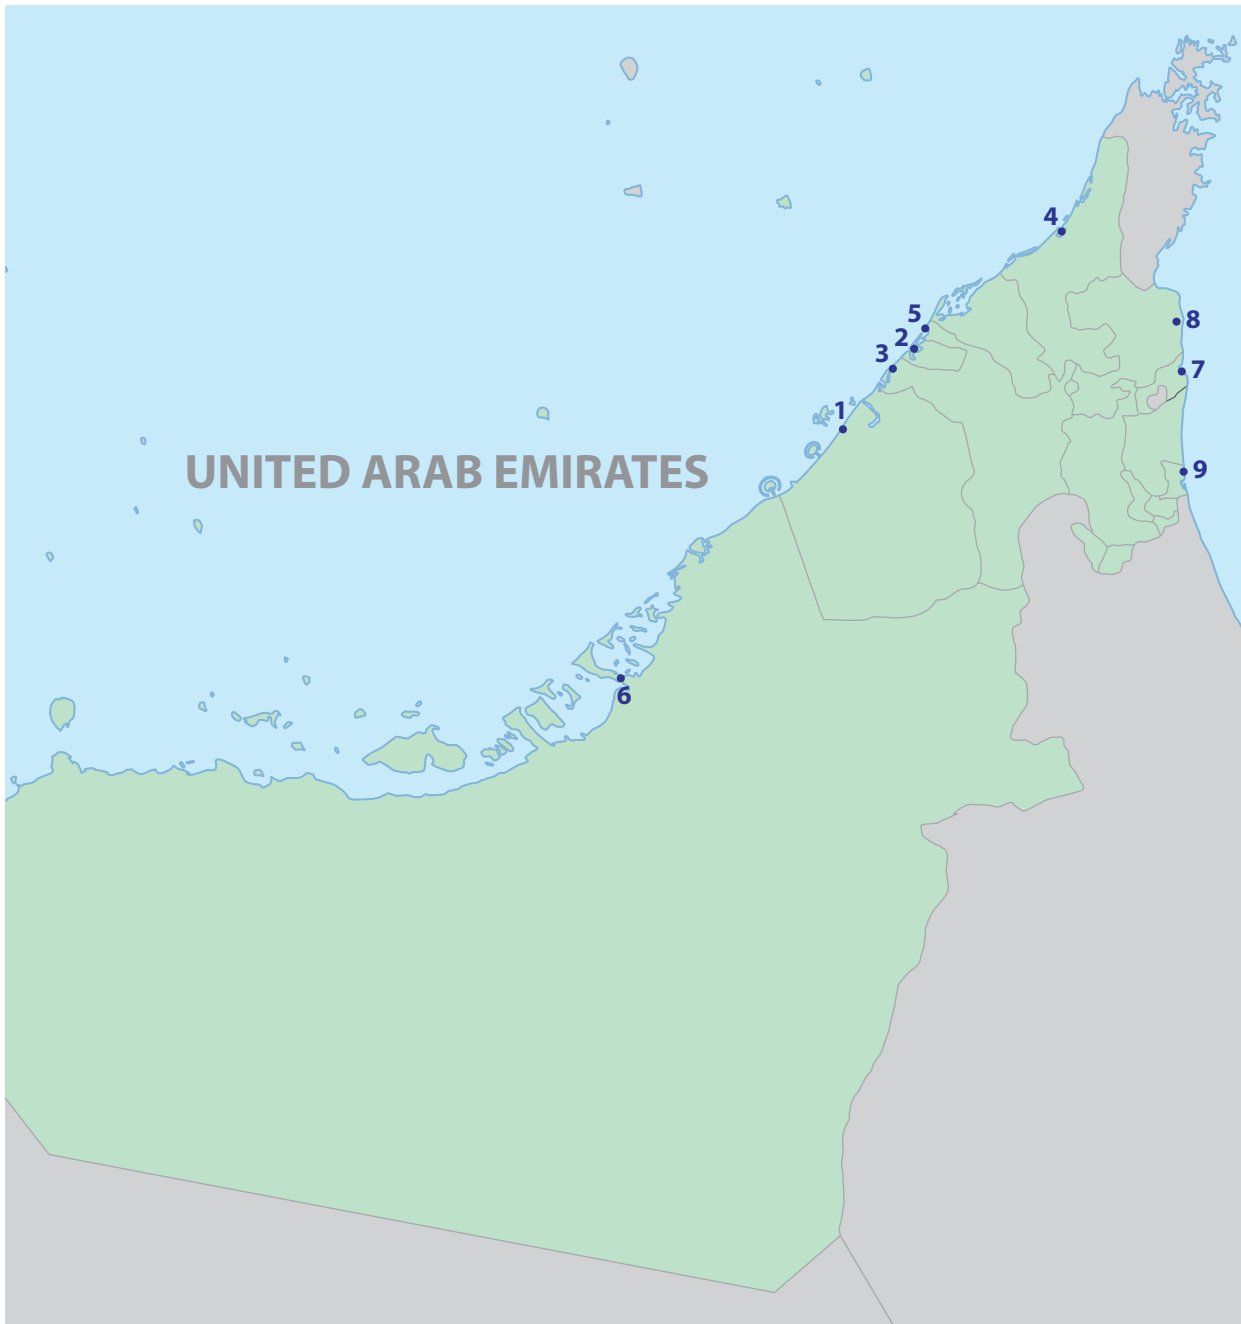

PORT FACILITIES UNITED ARAB EMIRATES

MAP NUMBER	PORT	BULK BY TRUCK	DRUMS/ PAILS	BULK BY BARGE	WORKING DAYS NOTICE
1	DUBAI				2
2	SHARJAH				2
3	HAMRIYA				2
4	RAS AL-KHAIMAH (PAK)				2
5	AJMAN				2
6	ABU DHABI				2
7	FUJAIRAH				2
8	KHOR FAKKAN				2
9	KALBA				2