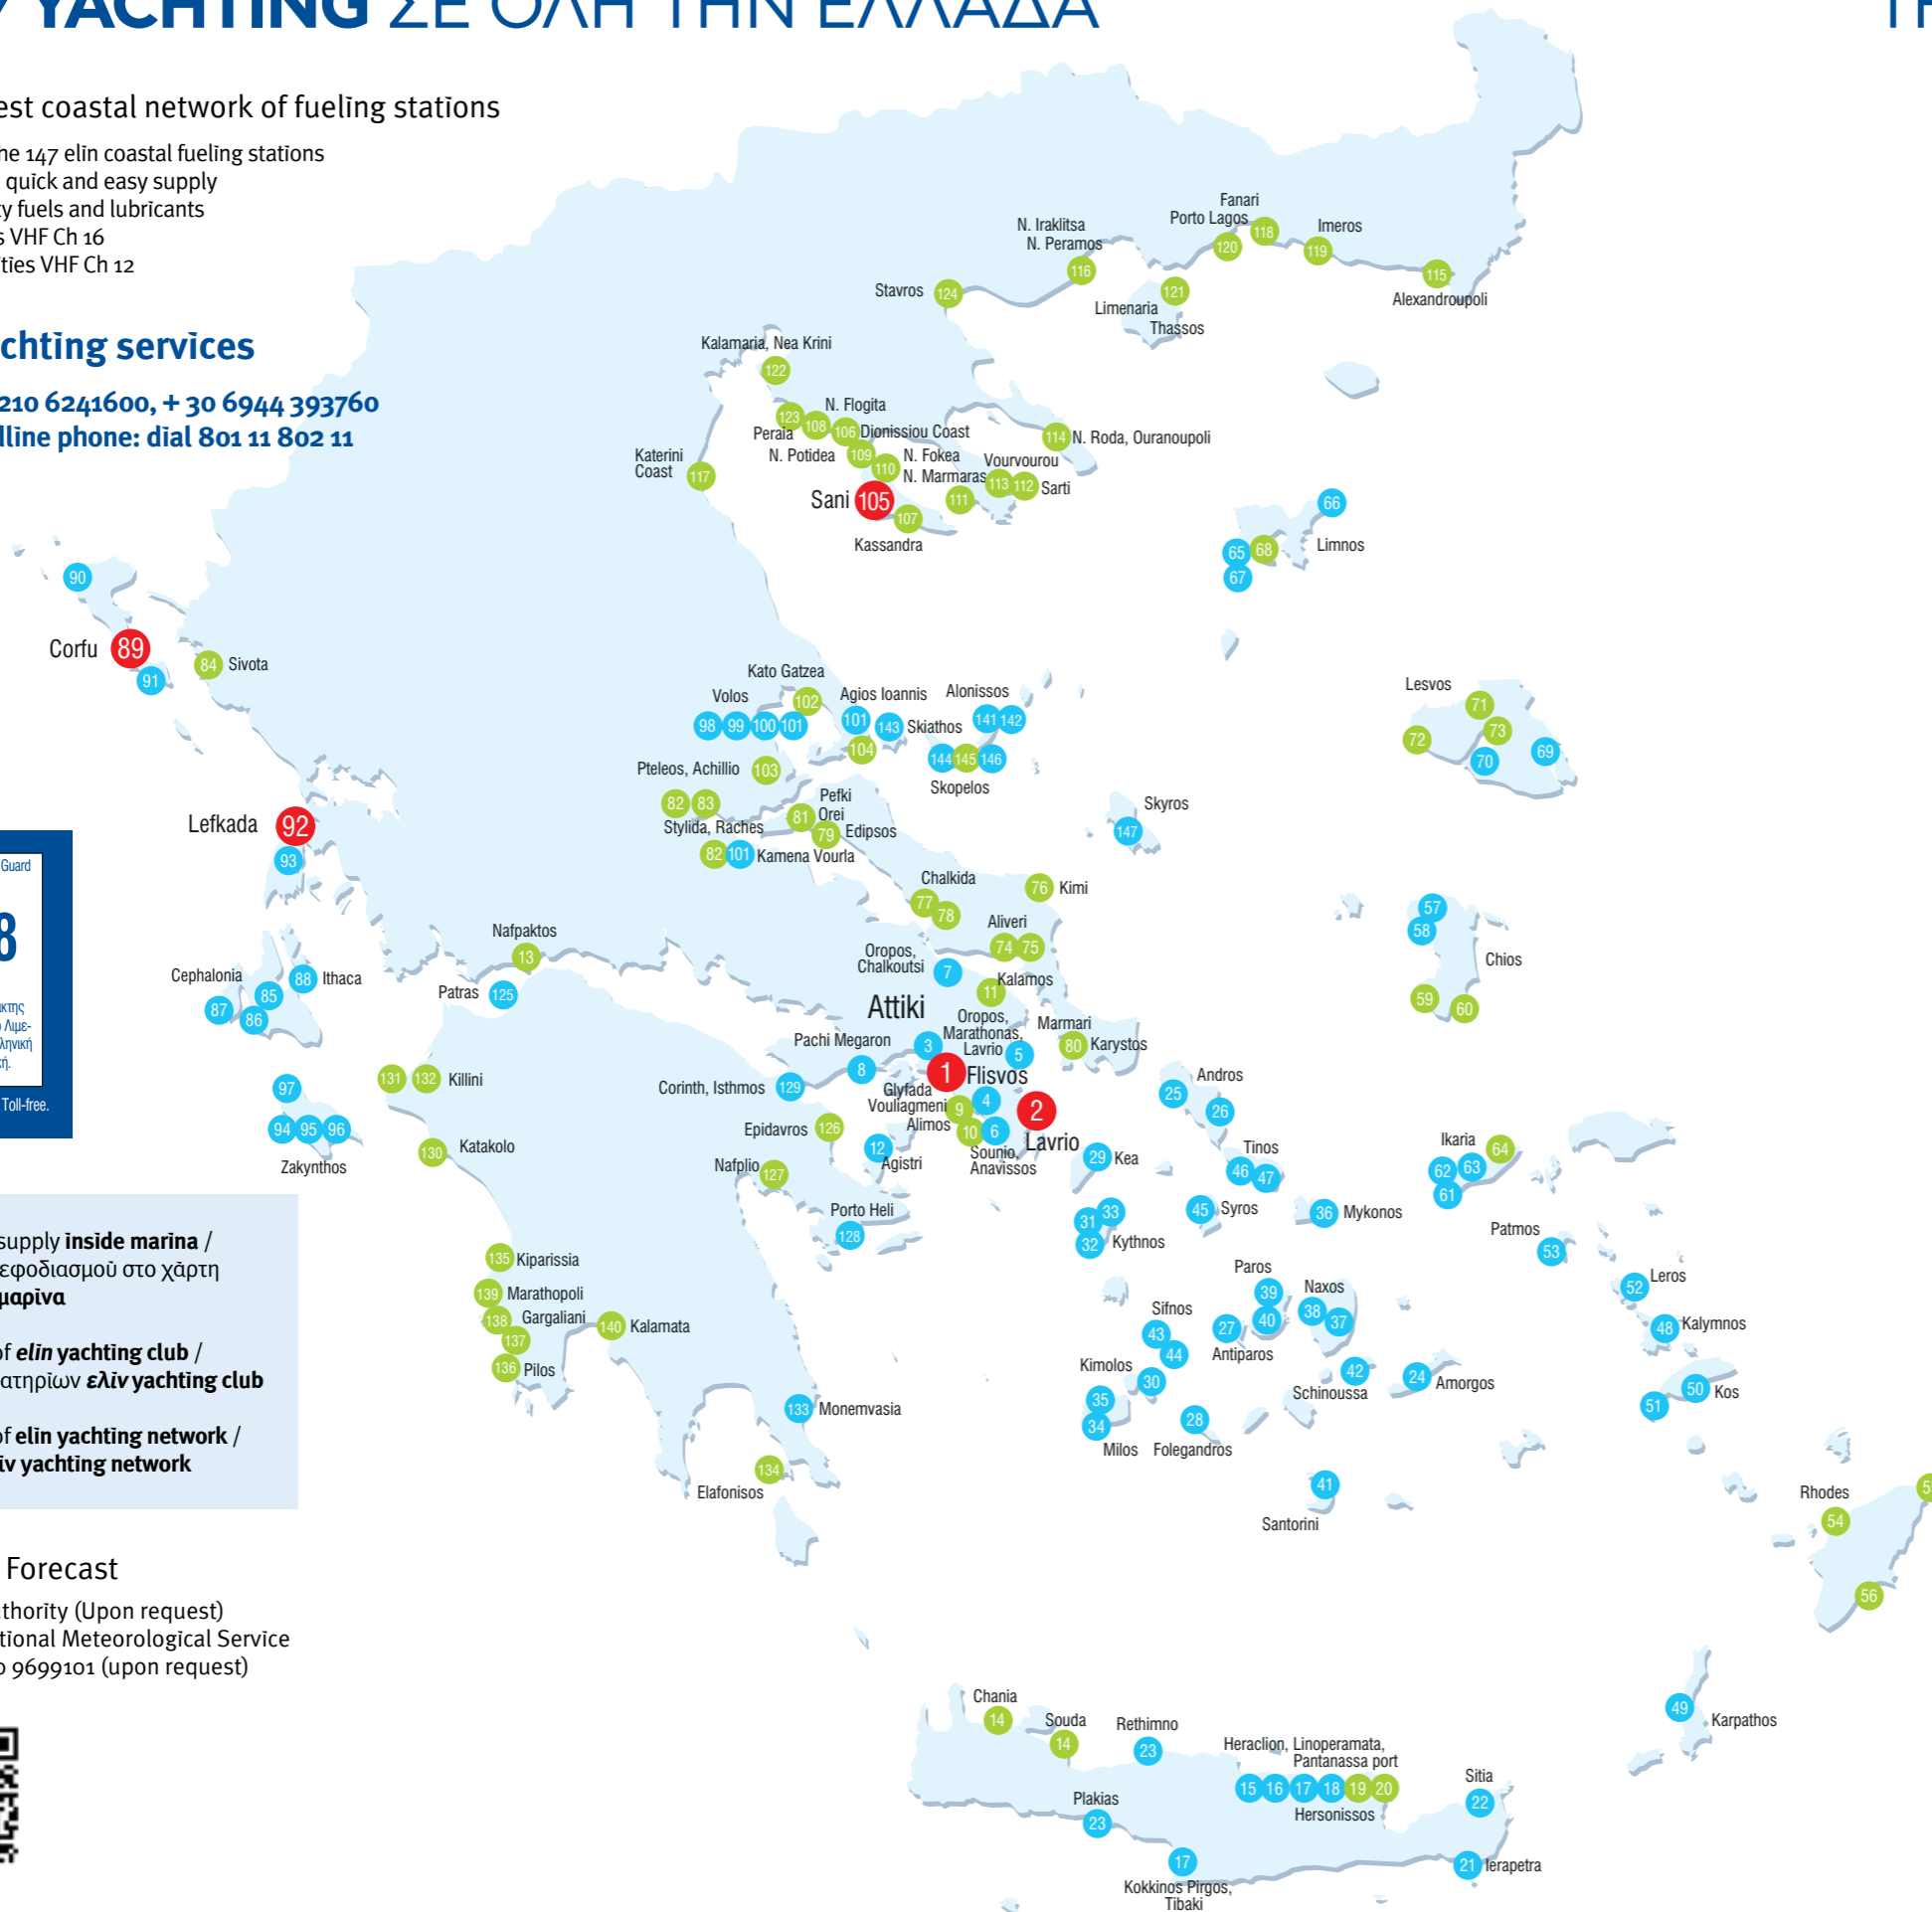

ΠΑΡΑΚΤΙΟ ΚΑΙ ΝΗΣΙΩΤΙΚΟ ΔΙΚΤΥΟ ελίν YACHTING ΣΕ ΟΛΗ ΤΗΝ ΕΛΛΑΔΑ

elin YACHTING COASTAL NETWORK THROUGHOUT GREECE

The largest coastal network of fueling stations

Call any of the 147 elin coastal fueling stations to arrange a quick and easy supply of top quality fuels and lubricants
Radio Hellas VHF Ch 16
Port Authorities VHF Ch 12

elin yachting services

Tel: +30 210 6241600, +30 6944 393760
From landline phone: dial 801 11 802 11

Hellenic Coast Guard Number
108
Αριθμός έκτακτης ανάγκης για το Αιμενικό Σύστημα - Ελληνική Ακτοφυλακή.
Available 24/7 - Toll-free.

- Points of supply inside marina / Σημεία ανεφοδιασμού στο χάρτη μέσα στη μαρίνα
- Stations of elin yachting club / Δίκτυο πρατηρίων elin yachting club
- Stations of elin yachting network / Δίκτυο elin yachting network

Weather Forecast

Any Port Authority (Upon request)
Hellenic National Meteorological Service
Tel: +30 210 9699101 (upon request)

PORT AUTHORITIES